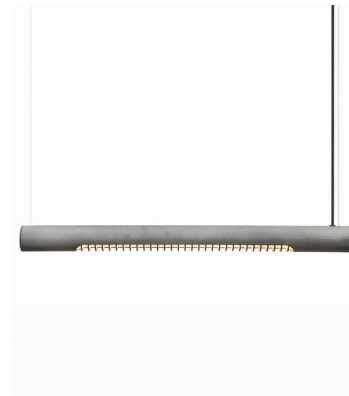

Lightology

lightology.com
866-954-4489
04-24-26

Project: _____

Company: _____

Location: _____ Fixture Type: _____

SPEC #: **GRY984935**

Approved On: _____ Approved By: _____

Roest Linear Pendant By Graypants

Description

The Linear Roest Pendant enhances the world of lighting with its new spin on the industrial aesthetic. It showcases wonderful textures with a Black canopy. Place the Roest over the dining table, along a hallway, or anyplace in need of natural materials.

Specifications

COLOR N/A
BODY FINISH Zinc
WATTAGE 14W
DIMMER 0-10V
DIMENSIONS 29.5"L x 2.4"W x 2.4"H
INTEGRATED LED MODULE 1 x LED/14W/120-277V LED

Technical Information

PRODUCT DIMENSIONS Cord Length : 6.5 ft.
LAMP COLOR 2700K
LUMENS/WATT 89.29
LUMINOUS FLUX 1250 lumens

Shown in zinc

CLICK TO VIEW PRODUCT

Notes: