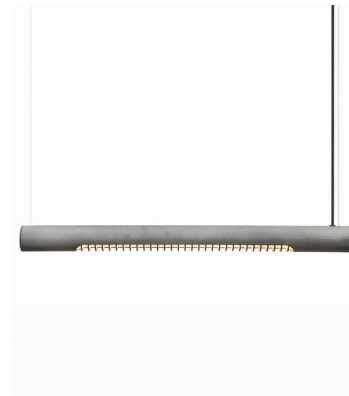

## Roest Linear Pendant By Graypants

### Description

The Linear Roest Pendant enhances the world of lighting with its new spin on the industrial aesthetic. It showcases wonderful textures with a Black canopy. Place the Roest over the dining table, along a hallway, or anyplace in need of natural materials.

### Specifications

COLOR . . . . . N/A  
BODY FINISH . . . . . Zinc  
WATTAGE . . . . . 14W  
DIMMER . . . . . 0-10V  
DIMENSIONS . . . . . 29.5"L x 2.4"W x 2.4"H  
INTEGRATED LED MODULE . . . . . 1 x LED/14W/120-277V LED

### Technical Information

PRODUCT DIMENSIONS . . . . . Cord Length : 6.5 ft.  
LAMP COLOR . . . . . 2700K  
LUMENS/WATT . . . . . 89.29  
LUMINOUS FLUX . . . . . 1250 lumens

Shown in zinc

CLICK TO VIEW PRODUCT