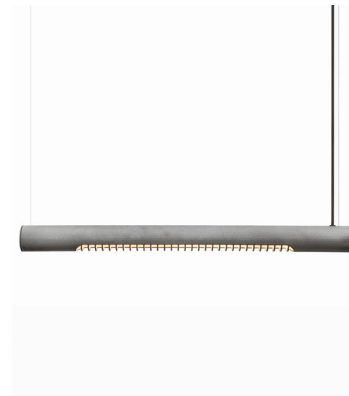

Lightology

lightology.com
866-954-4489
12-24-25

Project: _____

Company: _____

Location: _____ Fixture Type: _____

SPEC #: **GRY984935**

Approved On: _____ Approved By: _____

Roest Linear Pendant By Graypants

Description

The Linear Roest Pendant enhances the world of lighting with its new spin on the industrial aesthetic. It showcases wonderful textures with a Black canopy. Place the Roest over the dining table, along a hallway, or anyplace in need of natural materials.

Specifications

COLOR N/A
BODY FINISH Zinc
WATTAGE 14W
DIMMER 0-10V
DIMENSIONS 29.5"L x 2.4"W x 2.4"H
INTEGRATED LED MODULE 1 x LED/14W/120-277V LED

Technical Information

PRODUCT DIMENSIONS Cord Length : 6.5 ft.
LAMP COLOR 2700K
LUMENS/WATT 89.29
LUMINOUS FLUX 1250 lumens

Shown in zinc

CLICK TO VIEW PRODUCT

Notes: