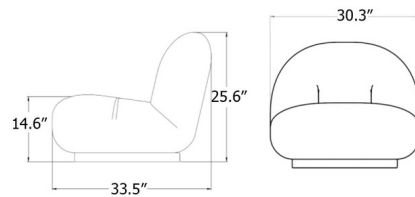

Shown in pearl gold / ivory karakorom 001

Specifications

COLOR	Ivory Karakorom 001
BODY FINISH	Pearl Gold
WATTAGE	N/A
DIMMER	N/A
DIMENSIONS	30.3"W x 25.6"H x 33.5"D
BULB	N/A
COUNTRY OF ORIGIN	Poland

Technical Information

PRODUCT DIMENSIONS	Seat Height: 14.6"
--------------------	--------------------

CLICK TO VIEW PRODUCT

Notes: