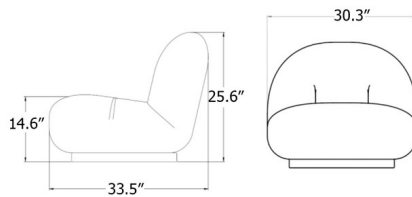

### Specifications

|                   |                          |
|-------------------|--------------------------|
| COLOR             | Ivory Karakorom 001      |
| BODY FINISH       | Pearl Gold               |
| WATTAGE           | N/A                      |
| DIMMER            | N/A                      |
| DIMENSIONS        | 30.3"W x 25.6"H x 33.5"D |
| BULB              | N/A                      |
| COUNTRY OF ORIGIN | Poland                   |

### Technical Information

|                    |                    |
|--------------------|--------------------|
| PRODUCT DIMENSIONS | Seat Height: 14.6" |
|--------------------|--------------------|