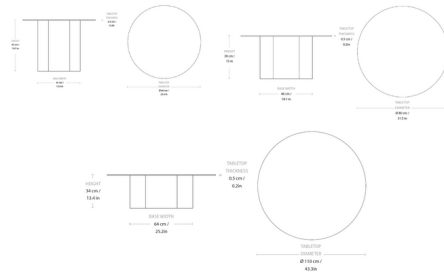

By Gubi

Description

The Epic Coffee Table is a sculptural piece inspired by Greek columns and Roman architecture and named after the epic poems of ancient times. Made in Italy from travertine stone or galvanized steel, the monolithic form emphasizes the beauty of the materials and the vibrant texture of its unique patina. Note: The 43.3 inch table is not available in Earthy Red Steel finish.

Shown in red travertine

Specifications

COLOR	N/A
BODY FINISH	Red Travertine
WATTAGE	N/A
DIMMER	N/A
DIMENSIONS	23.6"W x 16.5"H
BULB	N/A
COUNTRY OF ORIGIN	Italy

CLICK TO VIEW PRODUCT

Notes: