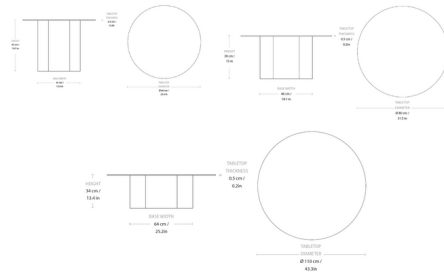

### Description

The Epic Coffee Table is a sculptural piece inspired by Greek columns and Roman architecture and named after the epic poems of ancient times. Made in Italy from travertine stone or galvanized steel, the monolithic form emphasizes the beauty of the materials and the vibrant texture of its unique patina. Note: The 43.3 inch table is not available in Earthy Red Steel finish.

### Specifications

COLOR	N/A
BODY FINISH	White Travertine
WATTAGE	N/A
DIMMER	N/A
DIMENSIONS	23.6"W x 16.5"H
BULB	N/A
COUNTRY OF ORIGIN	Italy

CLICK TO VIEW PRODUCT

Notes: