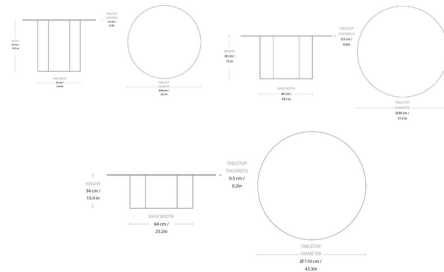

Description

The Epic Coffee Table is a sculptural piece inspired by Greek columns and Roman architecture and named after the epic poems of ancient times. Made in Italy from travertine stone or galvanized steel, the monolithic form emphasizes the beauty of the materials and the vibrant texture of its unique patina. Note: The 43.3 inch table is not available in Earthy Red Steel finish.

Shown in white travertine

Specifications

COLOR	N/A
BODY FINISH	White Travertine
WATTAGE	N/A
DIMMER	N/A
DIMENSIONS	23.6"W x 16.5"H
BULB	N/A
COUNTRY OF ORIGIN	Italy

CLICK TO VIEW PRODUCT

Notes: