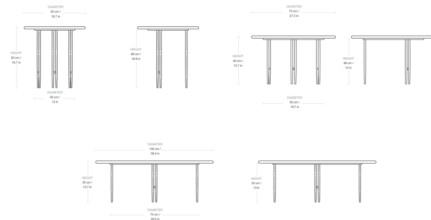

By Gubi

Description

The IOI Coffee Table is a celebration of organic materials. Handmade in Italy, the IOI Coffee Table beautifully exhibits a round stone table top that rests on Art-deco inspired legs. Small brass spheres are placed between the hairpin legs and act as spacers. The IOI Coffee Tables work well in pairs, groups and even clusters or alone as a single table. Note: The Chrome-finished base is only available with Beige Ripple Travertine tabletop in 27.6 and 39.4 inch sizes.

Shown in matte black / white carrera marble

Specifications

COLOR	White Carrera Marble
BODY FINISH	Matte Black
WATTAGE	N/A
DIMMER	N/A
DIMENSIONS	19.69"W x 19.69"H
BULB	N/A
COUNTRY OF ORIGIN	Italy

CLICK TO VIEW PRODUCT