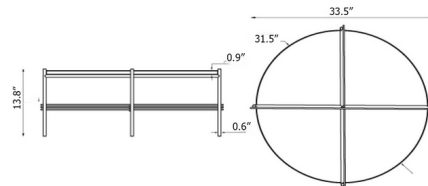

By Gubi

Description

The TS Medium Round Coffee Table has a sculptural sophistication that will instantly add to the aesthetic of any contemporary space. A marble or travertine table top is placed on the TS's slender, geometric legs with crossing details give off an art-deco vibe. Note: The Brass finished frame is only available with White and Taupe Travertine tabletops. The Grey and Brown Emperador Marble tabletops are only available with Polished Steel frame.

Shown in black / black marquina marble

Specifications

COLOR	Black Marquina Marble
BODY FINISH	Black
WATTAGE	N/A
DIMMER	N/A
DIMENSIONS	31.5"W x 13.8"H x 31.5"D
BULB	N/A
COUNTRY OF ORIGIN	Italy

CLICK TO VIEW PRODUCT