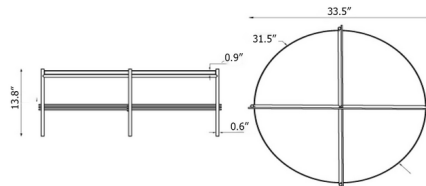

### Specifications

COLOR	Black Marquina Marble
BODY FINISH	Black
WATTAGE	N/A
DIMMER	N/A
DIMENSIONS	31.5"W x 13.8"H x 31.5"D
BULB	N/A
COUNTRY OF ORIGIN	Italy

CLICK TO VIEW PRODUCT

Notes: