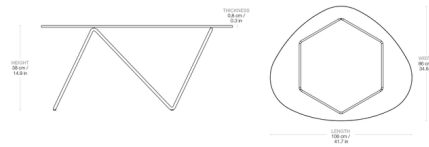

### Specifications

COLOR	Transparent
BODY FINISH	Semi Matte Brass
WATTAGE	N/A
DIMMER	N/A
DIMENSIONS	41.7"W x 14.9"H x 34.6"D
BULB	N/A
COUNTRY OF ORIGIN	Italy

CLICK TO VIEW PRODUCT

Notes: