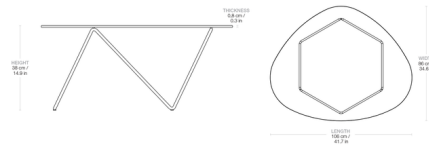

By Gubi

Description

The Pedrera Coffee Table takes inspiration from the vaulted ceiling of a incredible facade of Antoni Gaudi's famous structure La Pedrera. Slender legs rise to house an oblong Glass table top, blending effortlessly into any contemporary space.

Shown in semi matte brass / transparent

Specifications

COLOR	Transparent
BODY FINISH	Semi Matte Brass
WATTAGE	N/A
DIMMER	N/A
DIMENSIONS	41.7"W x 14.9"H x 34.6"D
BULB	N/A
COUNTRY OF ORIGIN	Italy

CLICK TO VIEW PRODUCT