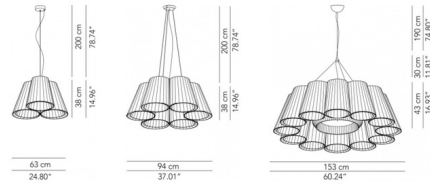

### Specifications

COLOR	Red Brick Plisse
BODY FINISH	N/A
WATTAGE	56W
DIMMER	Standard 120V
DIMENSIONS	37.01"W x 14.96"H
BULB NOT INCLUDED	7 x A19/Medium (E26)/8W/120V LED
OTHER BULB OPTIONS	7 x A19/Medium (E26)/60W/120V Incandescent
COUNTRY OF ORIGIN	Italy