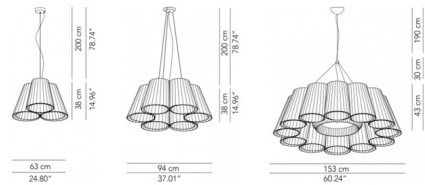

Shown in red brick plisse

Specifications

COLOR	Red Brick Plisse
BODY FINISH	N/A
WATTAGE	56W
DIMMER	Standard 120V
DIMENSIONS	37.01"W x 14.96"H
BULB NOT INCLUDED	7 x A19/Medium (E26)/8W/120V LED
OTHER BULB OPTIONS	7 x A19/Medium (E26)/60W/120V Incandescent
COUNTRY OF ORIGIN	Italy