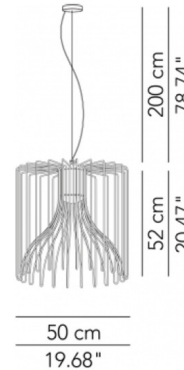

Specifications

COLOR . . . . . Orange
BODY FINISH . . . . . Black
WATTAGE 13W
DIMMER . . . . . Standard 120V
DIMENSIONS . . . . . 19.68"W x 20.47"H
BULB NOT INCLUDED . . . . . 1 x A19/Medium (E26)/13W/120V LED
OTHER BULB OPTIONS . . . . . A19/Medium (E26)/120V Incandescent
COUNTRY OF ORIGIN . . . . . Italy