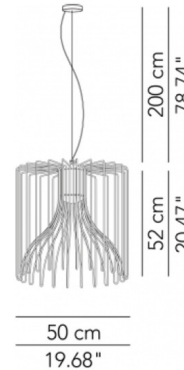

Lightology

lightology.com
866-954-4489
04-15-26

Project: _____

Company: _____

Location: _____ Fixture Type: _____

SPEC #: **MDO985453**

Approved On: _____ Approved By: _____

Icaro Pendant - Floor Model

By Modoluce

Description

The Icaro Pendant brings an industrial style with a hint of contemporary flair in the cotton shade that helps diffuse the light. The open cage design adds a clean airy element to your space. NOTE: This is a discontinued floor model and limited to quantity on hand.

Shown in black / orange

Specifications

COLOR Orange
BODY FINISH Black
WATTAGE 13W
DIMMER Standard 120V
DIMENSIONS 19.68"W x 20.47"H
BULB NOT INCLUDED 1 x A19/Medium (E26)/13W/120V LED
OTHER BULB OPTIONS A19/Medium (E26)/120V Incandescent
COUNTRY OF ORIGIN Italy

Technical Information

PRODUCT DIMENSIONS Adjustable Cable Length: 78.74"

CLICK TO VIEW PRODUCT

Notes: