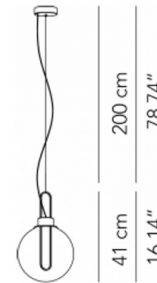

### Specifications

COLOR . . . . . Clear  
BODY FINISH . . . . . Black  
WATTAGE . . . . . 8.5W  
DIMMER . . . . . 0-10V  
DIMENSIONS . . . . . 9.84"W x 16.14"H  
INTEGRATED LED MODULE . . . . . 1x LED/8.5W/120V LED  
COUNTRY OF ORIGIN . . . . . Italy

### Technical Information

PRODUCT DIMENSIONS . . . . . Adjustable Cable Length: 78.74"  
COLOR RENDERING . . . . . 80 CRI  
LAMP COLOR . . . . . 3000K  
LUMENS/WATT . . . . . 157.06  
LUMINOUS FLUX . . . . . 1335 lumens

Shown in black / clear

25 cm  
9.84"

CLICK TO VIEW PRODUCT

Notes: