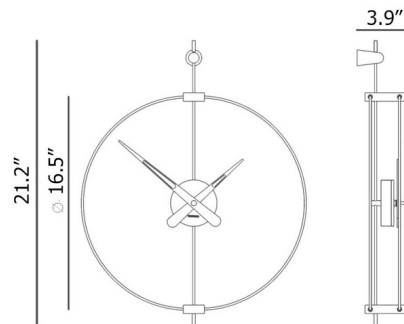

## Micro Barcelona Wall Clock

By Nomon

### Description

The Micro Barcelona Wall Clock's simple profile adds a minimalist refinement to any space where its place. Natural elements of Walnut pair up with fine Metals to give the Micro its sleek and striking appearance. Available with Brass or Graphite metal details and Walnut hands. Requires 1 AA battery.

### Specifications

COLOR	Walnut
BODY FINISH	Brass
WATTAGE	N/A
DIMMER	N/A
DIMENSIONS	16.5"W x 21.3"H x 3.93"D
BULB	N/A

CLICK TO VIEW PRODUCT

Notes: