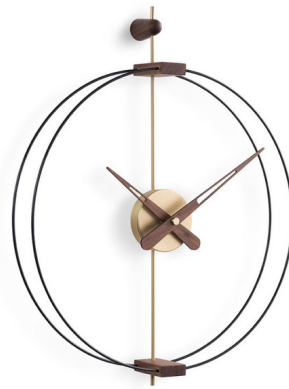

## Micro Barcelona Wall Clock

By Nomon

### Description

The Micro Barcelona Wall Clock's simple profile adds a minimalist refinement to any space where its place. Natural elements of Walnut pair up with fine Metals to give the Micro its sleek and striking appearance. Available with Brass or Graphite metal details and Walnut hands. Requires 1 AA battery.

Shown in brass / walnut

### Specifications

COLOR	Walnut
BODY FINISH	Brass
WATTAGE	N/A
DIMMER	N/A
DIMENSIONS	16.5"W x 21.3"H x 3.93"D
BULB	N/A

CLICK TO VIEW PRODUCT

Notes: