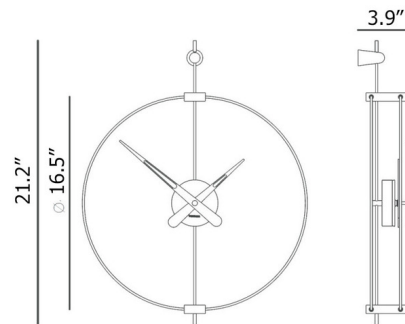

Lightology

lightology.com
866-954-4489
07-06-26

Project: _____
Company: _____
Location: _____ Fixture Type: _____
SPEC #: **NOM987169**
Approved On: _____ Approved By: _____

Micro Barcelona Wall Clock By Nomon

Description

The Micro Barcelona Wall Clock's simple profile adds a minimalist refinement to any space where its place. Natural elements of Walnut pair up with fine Metals to give the Micro its sleek and striking appearance. Available with Brass or Graphite metal details and Walnut hands. Requires 1 AA battery.

Shown in brass / walnut

Specifications

COLOR	Walnut
BODY FINISH	Brass
WATTAGE	N/A
DIMMER	N/A
DIMENSIONS	16.5"W x 21.3"H x 3.93"D
BULB	N/A

CLICK TO VIEW PRODUCT

Notes: