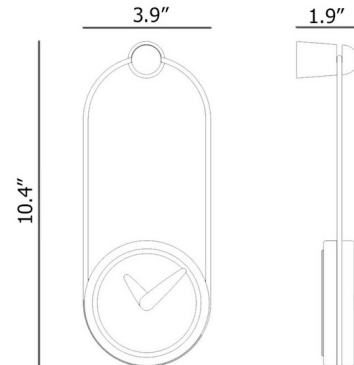

By Nomon

Description

The Micro Eslabon Wall Clock's simple profile adds a minimalist refinement to any space where its place. Natural elements of hardwood pair up with fine Metals to give the Micro it's sleek and striking appearance. Available with Brass or Black metal details and Walnut or Oak body.

Shown in brass / walnut

Specifications

COLOR	Walnut
BODY FINISH	Brass
WATTAGE	N/A
DIMMER	N/A
DIMENSIONS	3.9"L x 1.96"W x 26.5"H
BULB	N/A

CLICK TO VIEW PRODUCT

Notes: