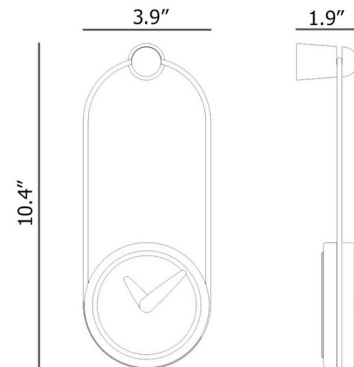

By Nomon

Description

The Micro Eslabon Wall Clock's simple profile adds a minimalist refinement to any space where its place. Natural elements of hardwood pair up with fine Metals to give the Micro its sleek and striking appearance. Available with Brass or Black metal details and Walnut or Oak body.

Shown in brass / walnut

Specifications

COLOR	Walnut
BODY FINISH	Brass
WATTAGE	N/A
DIMMER	N/A
DIMENSIONS	3.9"L x 1.96"W x 26.5"H
BULB	N/A

CLICK TO VIEW PRODUCT

Notes: