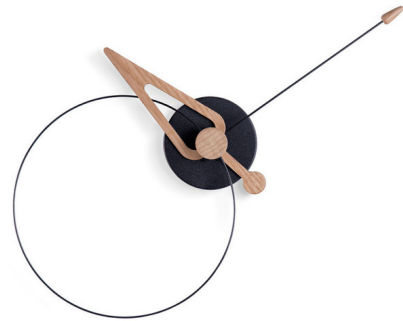

Description

The Pico Wall Clock's minimalist profile adds a whimsical presence to any space where its placed. A sculptural vibe is created through the Pico's central hub that has wooden and fiberglass hands and accents. Bring a piece of modern home decor into your living quarters. Available in Oak and Black, Oak and White, or Walnut and Black. Requires 1 AA battery.

Shown in black / oak

Specifications

| | |
|-------------|--------------------------|
| COLOR | Oak |
| BODY FINISH | Black |
| WATTAGE | N/A |
| DIMMER | N/A |
| DIMENSIONS | 16.5"L x 1.77"W x 16.5"H |
| BULB | N/A |