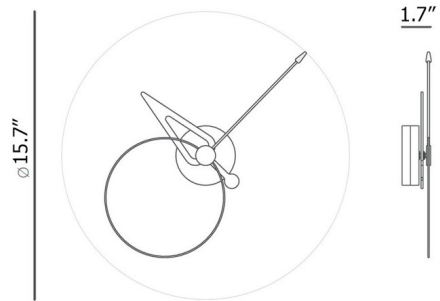

Lightology

lightology.com
866-954-4489
06-01-26

Project: _____

Company: _____

Location: _____ Fixture Type: _____

SPEC #: **NOM987179**

Approved On: _____ Approved By: _____

Pico Wall Clock By Nomon

Description

The Pico Wall Clock's minimalist profile adds a whimsical presence to any space where its placed. A sculptural vibe is created through the Pico's central hub that has wooden and fiberglass hands and accents. Bring a piece of modern home decor into your living quarters. Available in Oak and Black, Oak and White, or Walnut and Black. Requires 1 AA battery.

Shown in black / oak

Specifications

COLOR	Oak
BODY FINISH	Black
WATTAGE	N/A
DIMMER	N/A
DIMENSIONS	16.5"L x 1.77"W x 16.5"H
BULB	N/A

CLICK TO VIEW PRODUCT

Notes: