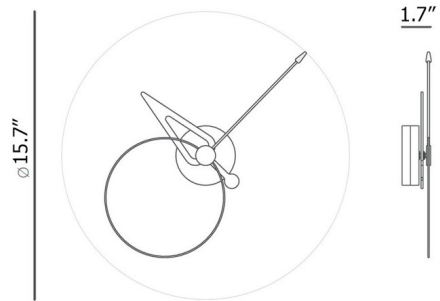

Lightology

lightology.com
866-954-4489
04-16-26

Project: _____

Company: _____

Location: _____ Fixture Type: _____

SPEC #: **NOM987179**

Approved On: _____ Approved By: _____

Pico Wall Clock By Nomon

Description

The Pico Wall Clock's minimalist profile adds a whimsical presence to any space where its placed. A sculptural vibe is created through the Pico's central hub that has wooden and fiberglass hands and accents. Bring a piece of modern home decor into your living quarters. Available in Oak and Black, Oak and White, or Walnut and Black. Requires 1 AA battery.

Shown in black / oak

Specifications

| | |
|-------------|--------------------------|
| COLOR | Oak |
| BODY FINISH | Black |
| WATTAGE | N/A |
| DIMMER | N/A |
| DIMENSIONS | 16.5"L x 1.77"W x 16.5"H |
| BULB | N/A |