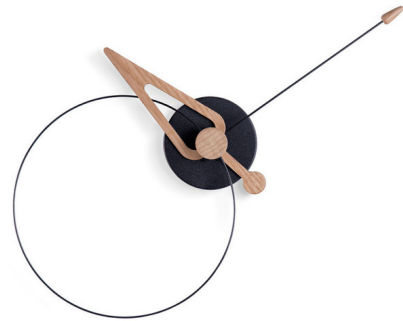

Lightology

lightology.com
866-954-4489
06-01-26

Project: _____

Company: _____

Location: _____ Fixture Type: _____

SPEC #: **NOM987179**

Approved On: _____ Approved By: _____

Pico Wall Clock By Nomon

Description

The Pico Wall Clock's minimalist profile adds a whimsical presence to any space where its placed. A sculptural vibe is created through the Pico's central hub that has wooden and fiberglass hands and accents. Bring a piece of modern home decor into your living quarters. Available in Oak and Black, Oak and White, or Walnut and Black. Requires 1 AA battery.

Shown in black / oak

Specifications

COLOR	Oak
BODY FINISH	Black
WATTAGE	N/A
DIMMER	N/A
DIMENSIONS	16.5"L x 1.77"W x 16.5"H
BULB	N/A

CLICK TO VIEW PRODUCT

Notes: