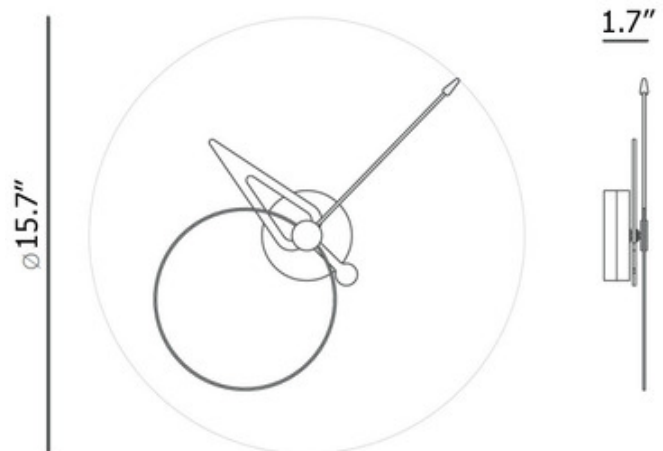

BRAND

Nomon

DESCRIPTION

The Pico Wall Clock's minimalist profile adds a whimsical presence to any space where its placed. A sculptural vibe is created through the Pico's central hub that has wooden and fiberglass hands and accents. Bring a piece of modern home decor into your living quarters. Available in Oak and Black, Oak and White, or Walnut and Black. Requires 1 AA battery.

Shown in: Black / Oak

COLOR	Oak
BODY FINISH	Black
WATTAGE	N/A
DIMMER	N/A
DIMENSIONS	16.5"L x 1.77"W x 16.5"H
LAMP	N/A

SPEC #

NOM987179

COMPANY

PROJECT

FIXTURE TYPE

APPROVED BY