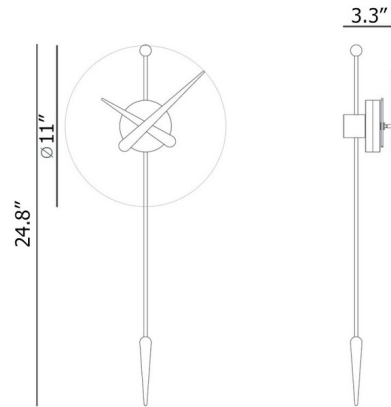

The Punta Wall Clock's minimalist profile adds a whimsical presence to any space where its placed. A sculptural vibe is created through the Pico's central hub that has wooden and fiberglass hands and accents. Bring a piece of modern home decor into your living quarters. Available in Oak and Black, Oak and White, or Walnut and Black. Requires 1 AA battery.

Specifications

COLOR	Walnut
BODY FINISH	Black
WATTAGE	N/A
DIMMER	N/A
DIMENSIONS	11"L x 3.34"W x 24.8"H
BULB	N/A

Notes:

Shown in black / walnut

CLICK TO VIEW PRODUCT