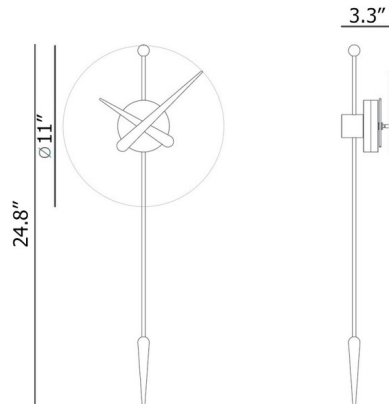

### Description

The Punta Wall Clock's minimalist profile adds a whimsical presence to any space where its placed. A sculptural vibe is created through the Pico's central hub that has wooden and fiberglass hands and accents. Bring a piece of modern home decor into your living quarters. Available in Oak and Black, Oak and White, or Walnut and Black. Requires 1 AA battery.

### Specifications

COLOR	Walnut
BODY FINISH	Black
WATTAGE	N/A
DIMMER	N/A
DIMENSIONS	11"L x 3.34"W x 24.8"H
BULB	N/A

Shown in black / walnut

CLICK TO VIEW PRODUCT

Notes: