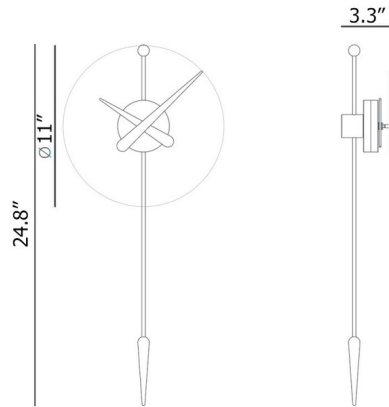

Description

The Punta Wall Clock's minimalist profile adds a whimsical presence to any space where its placed. A sculptural vibe is created through the Pico's central hub that has wooden and fiberglass hands and accents. Bring a piece of modern home decor into your living quarters. Available in Oak and Black, Oak and White, or Walnut and Black. Requires 1 AA battery.

Specifications

COLOR	Walnut
BODY FINISH	Black
WATTAGE	N/A
DIMMER	N/A
DIMENSIONS	11"L x 3.34"W x 24.8"H
BULB	N/A

Shown in black / walnut

CLICK TO VIEW PRODUCT

Notes: