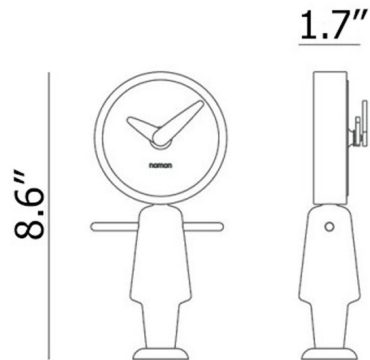

By Nomon

Description

The Nene Table Clock combines material minimalism with a geometrically playful design to enhance your contemporary interior. Beautifully balanced, the Nene-Nena's hardwood body is complemented by metal details that add a perfect midcentury contrast. Place in the office or bedroom to complete your aesthetic. Available in Oak or Walnut with a Graphite face.

Shown in graphite / walnut

Specifications

COLOR	Walnut
BODY FINISH	Graphite
WATTAGE	N/A
DIMMER	N/A
DIMENSIONS	3.9"L x 1.77"W x 8.7"H
BULB	N/A

CLICK TO VIEW PRODUCT

Notes: