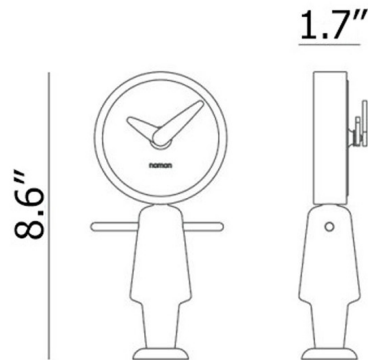

By Nomon

Description

The Nene Table Clock combines material minimalism with a geometrically playful design to enhance your contemporary interior. Beautifully balanced, the Nene-Nena's hardwood body is complemented by metal details that add a perfect midcentury contrast. Place in the office of bedroom to complete your aesthetic. Available in Oak or Walnut with a Graphite face.

Shown in graphite / walnut

Specifications

COLOR	Walnut
BODY FINISH	Graphite
WATTAGE	N/A
DIMMER	N/A
DIMENSIONS	3.9"L x 1.77"W x 8.7"H
BULB	N/A

CLICK TO VIEW PRODUCT

Notes: