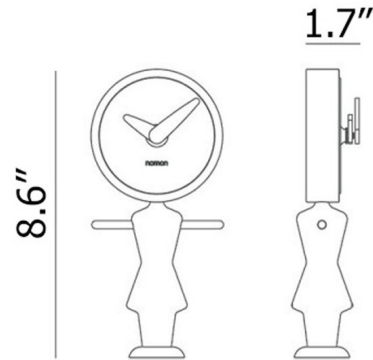

By Nomon

Description

The Nena Table Clock combines material minimalism with a geometrically playful design to enhance your contemporary interior. Beautifully balanced, Nena's hardwood body is complemented by metal details that add a perfect midcentury contrast. Place in an office or bedroom to complete your aesthetic. Available in Oak or Walnut with a Polished Brass face.

Shown in polished brass / oak

Specifications

COLOR	Oak
BODY FINISH	Polished Brass
WATTAGE	N/A
DIMMER	N/A
DIMENSIONS	3.9"L x 1.77"W x 8.7"H
BULB	N/A

CLICK TO VIEW PRODUCT

Notes: