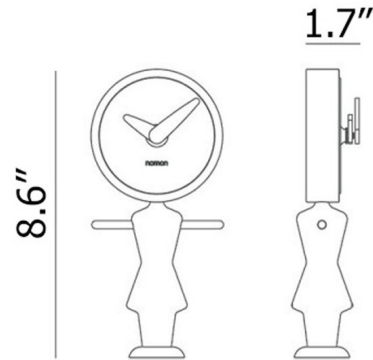

## Nena Table Clock

By Nomon

### Description

The Nena Table Clock combines material minimalism with a geometrically playful design to enhance your contemporary interior. Beautifully balanced, Nena's hardwood body is complemented by metal details that add a perfect midcentury contrast. Place in an office or bedroom to complete your aesthetic. Available in Oak or Walnut with a Polished Brass face.

### Specifications

COLOR	Oak
BODY FINISH	Polished Brass
WATTAGE	N/A
DIMMER	N/A
DIMENSIONS	3.9"L x 1.77"W x 8.7"H
BULB	N/A

CLICK TO VIEW PRODUCT

Notes: