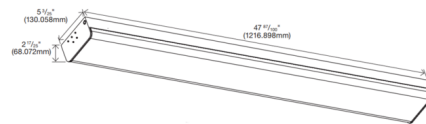

Description

DLC Linear Linkable Strip Light Strip is constructed of steel in a white finish with a polycarbonate diffuser. Offered with choice of Emergency Backup, Photocell, or no options. Features built-surge protection. Available in 4000K or 5000K color temperature. 48 inch length. Can connect up to 7 units at 120V and 10 units at 277V. DLC listed. Damp location. UL listed. Linkable accessories sold separately.

Shown in white / white

Specifications

COLOR	White
BODY FINISH	White
WATTAGE	40W
DIMMER	0-10V
DIMENSIONS	47.88"L x 5.13"W x 2.69"H
INTEGRATED LED MODULE	1 x LED/40W/120-277V LED

Technical Information

COLOR RENDERING	80 CRI
LAMP COLOR	4000K
LUMENS/WATT	120.73
LUMINOUS FLUX	4829 lumens