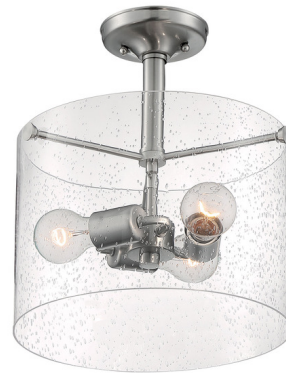

## Bransel Semi Flush Ceiling Light By Nuvo Lighting

### Description

The Bransel Semi Flush Ceiling Light features Glass and Steel in a Matte Black or a Brushed Nickel finish. This fixture hangs from a short rod attached to a 4.8 in. diameter backplate. Available with three medium base lamp sockets (bulbs not included). UL listed.

Shown in brushed nickel / clear seeded

### Specifications

COLOR	Clear Seeded
BODY FINISH	Brushed Nickel
WATTAGE	180W
DIMMER	Standard 120V
DIMENSIONS	11.75"W x 14"H
BULB NOT INCLUDED	3 x A19/Medium (E26)/60W/120V Incandescent
OTHER BULB OPTIONS	3 x A19/Medium (E26)/120V LED 3 x Edison/Medium (E26)/120V Incandescent 3 x Edison/Medium (E26)/120V LED