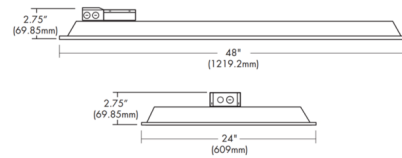

### Description

The 2X4 LED Panel features a low-profile design, back-lit technology, a 120 beam angle, and a frosted white diffuser for reduced glare and aesthetic appeal. Great alternative to traditional fluorescent troffers. Available in four color temperature options and three wattages. Includes an LED driver with integrated junction box. Designed for easy drop into T-bar grid ceilings. Optional accessories sold separately. DLC 5.0 Standard. IC rated. UL listed for damp locations.

### Specifications

COLOR	Diffused Lens
BODY FINISH	White
WATTAGE	29W
DIMMER	0-10V
DIMENSIONS	24"W x 1.25"H x 48"D
INTEGRATED LED MODULE	1 x LED/29W/120-277V LED