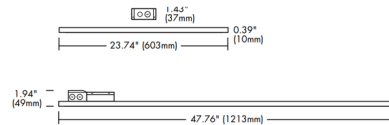

Description

The 2X4 Flat Panel features a low-profile design, edge-lit technology, a 120 beam angle, and a frosted white diffuser for reduced glare and aesthetic appeal. Great alternative to traditional fluorescent troffers. Designed for easy drop into T-bar grid ceilings. Includes an LED Driver with integrated junction box. Optional accessories sold separately. IP20 Rated. DLC 5.0 Standard. IC rated. UL listed for damp location.

Shown in white / frosted

Specifications

COLOR	Frosted
BODY FINISH	White
WATTAGE	29W
DIMMER	0-10V
DIMENSIONS	24"W x 1.25"H x 48"D
INTEGRATED LED MODULE	1 x LED/29W/120-277V LED

Technical Information

LAMP LIFE	50000 hours
LAMP COLOR	4100K
LUMENS/WATT	124.14
LUMINOUS FLUX	3600 lumens