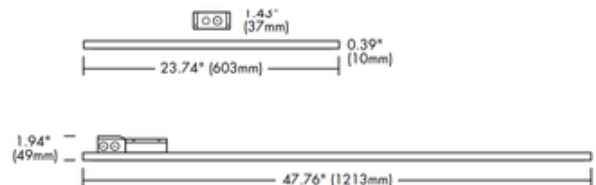

**BRAND**

TCP

**DESCRIPTION**

The 2X4 Flat Panel features a low-profile design, edge-lit technology, a 120 beam angle, and a frosted white diffuser for reduced glare and aesthetic appeal. Great alternative to traditional fluorescent troffers. Designed for easy drop into T-bar grid ceilings. Includes an LED Driver with integrated junction box. Available in three color temperature options and three different wattages, with or without emergency back up. Optional accessories sold separately. IP20 Rated. DLC 5.0 Standard. IC rated. UL listed for damp location.

*Shown in: White / Frosted*

<b>SHADE COLOR</b>	Frosted
<b>BODY FINISH</b>	White
<b>WATTAGE</b>	29W
<b>DIMMER</b>	0-10V
<b>DIMENSIONS</b>	24"W x 1.25"H x 48"D
<b>LAMP</b>	1 x LED/29W/120-277V LED

*Technical Information*

<b>LUMINOUS FLUX</b>	3600 lumens
<b>LUMENS/WATT</b>	124.14
<b>LAMP COLOR</b>	3500 K
<b>LAMP LIFE</b>	50000 hours

**ITEM NUMBER**

TCP989384

COMPANY

PROJECT

FIXTURE TYPE

APPROVED BY

DATE