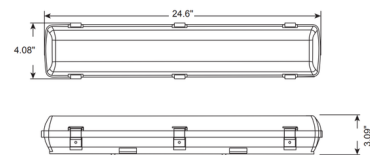

### Specifications

COLOR . . . . . Frosted  
BODY FINISH . . . . . White  
WATTAGE . . . . . 24W  
DIMMER . . . . . Not Dimmable  
DIMENSIONS . . . . . 24.6"L x 4.08"W x 3.09"H  
INTEGRATED LED MODULE . . . . . 1 x LED/24W/120-277V LED