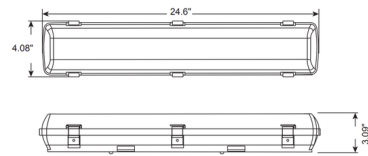

### Specifications

COLOR . . . . . Frosted  
BODY FINISH . . . . . White  
WATTAGE . . . . . 24W  
DIMMER . . . . . Not Dimmable  
DIMENSIONS . . . . . 24.6"L x 4.08"W x 3.09"H  
INTEGRATED LED MODULE . . . . . 1 x LED/24W/120-277V LED