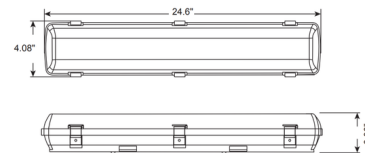

Description

The LED Vapor Tight 2 Foot Light features a PC plastic lens to prevent discoloration. Easy-to-access wiring compartment. Available in two different color temperatures. RoHS Compliant. DLC 4.4 Premium. UL listed for wet location (IP65).

Shown in white / frosted

Specifications

COLOR Frosted
BODY FINISH White
WATTAGE 24W
DIMMER Not Dimmable
DIMENSIONS 24.6"L x 4.08"W x 3.09"H
INTEGRATED LED MODULE 1 x LED/24W/120-277V LED

Technical Information