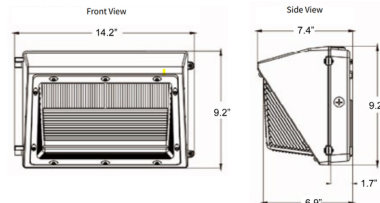

## Non-Cutoff LED Wall Pack

By TCP

### Specifications

COLOR	Transparent
BODY FINISH	Bronze
WATTAGE	55W
DIMMER	Not Dimmable
DIMENSIONS	14.2"W x 9.2"H x 7.4"D
INTEGRATED LED MODULE	1 x LED/55W/120V LED