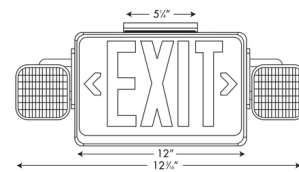

Description

The Universal Combo Emergency Exit Sign features a 9.6V rechargeable NiCd battery, automatic 90-minute emergency illumination, two adjustable LED lamp heads, and high-impact resistant body. Includes recharge feature of discharged battery in 24 hours. EZ-snap mounting canopy included for top or end mount. Available with a White housing and red lettering. 7 year maintenance-free Ni-Cad battery. Certified to CEC under Title 20 Regulations. UL listed for damp locations.

Shown in white / red

Specifications

COLOR	Red
BODY FINISH	White
WATTAGE	3W
DIMMER	N/A
DIMENSIONS	12.3"W x 8.6"H x 4.3"D
INTEGRATED LED MODULE	3 x LED/1W/120-277V LED

CLICK TO VIEW PRODUCT

Notes: