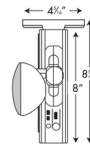

### Specifications

COLOR	Red
BODY FINISH	White
WATTAGE	3W
DIMMER	N/A
DIMENSIONS	12.3"W x 8.6"H x 4.3"D
INTEGRATED LED MODULE	3 x LED/1W/120-277V LED

CLICK TO VIEW PRODUCT

Notes: