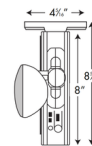

Shown in white / red

Specifications

COLOR	Red
BODY FINISH	White
WATTAGE	3W
DIMMER	N/A
DIMENSIONS	12.3"W x 8.6"H x 4.3"D
INTEGRATED LED MODULE	3 x LED/1W/120-277V LED

CLICK TO VIEW PRODUCT

Notes: