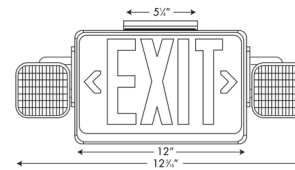

## Universal Combo Emergency Exit Sign By TCP

### Description

The Universal Combo Emergency Exit Sign features a 9.6V rechargeable NiCd battery, automatic 90-minute emergency illumination, two adjustable LED lamp heads, and high-impact resistant body. Includes recharge feature of discharged battery in 24 hours. EZ-snap mounting canopy included for top or end mount. Available with a White housing and red lettering. 7 year maintenance-free Ni-Cad battery. Certified to CEC under Title 20 Regulations. UL listed for damp locations.

### Specifications

COLOR	Red
BODY FINISH	White
WATTAGE	3W
DIMMER	N/A
DIMENSIONS	12.3"W x 8.6"H x 4.3"D
INTEGRATED LED MODULE	3 x LED/1W/120-277V LED

CLICK TO VIEW PRODUCT

Notes: