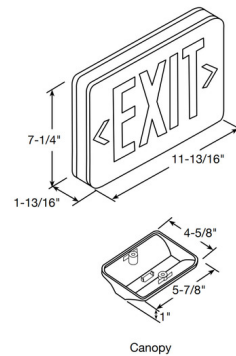

## Compact Polycarbonate Exit Sign By TCP

### Description

The Compact Polycarbonate Exit Sign features an injection-molded thermoplastic ABS housing, a 24 hour recharge after 90 minute discharge, and a Ni-Cd battery. AC only. Universal. Available with Red lettering with or without battery backup. Also available with green lettering WITHOUT BATTERY BACKUP ONLY. Meets NFPA 101. ETL listed for damp location.

### Specifications

COLOR	Green
BODY FINISH	White
WATTAGE	2.3W
DIMMER	N/A
DIMENSIONS	11.8"W x 7.25"H x 1.8"D
INTEGRATED LED MODULE	1x LED/2.3W/120-277V LED

CLICK TO VIEW PRODUCT

Notes: