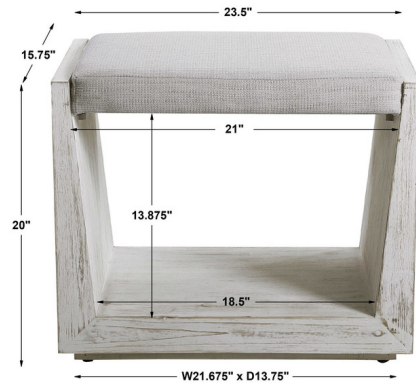

By Uttermost

Description

The Cabana Bench features a fresh and airy style that is coastal inspired with a suspended seat that has an Off-White colored weave pattern complemented by a solid wood base with a Warm Whitewashed finish.

Shown in warm whitewashed / off white

Specifications

COLOR	Off White
BODY FINISH	Warm Whitewashed
WATTAGE	N/A
DIMMER	N/A
DIMENSIONS	23.5"W x 15.75"H x 20"D
BULB	N/A
COUNTRY OF ORIGIN	China

CLICK TO VIEW PRODUCT