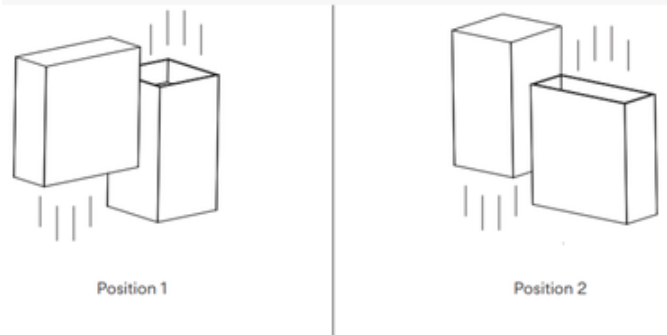

COMPANY	PROJECT	FIXTURE TYPE	APPROVED BY	DATE