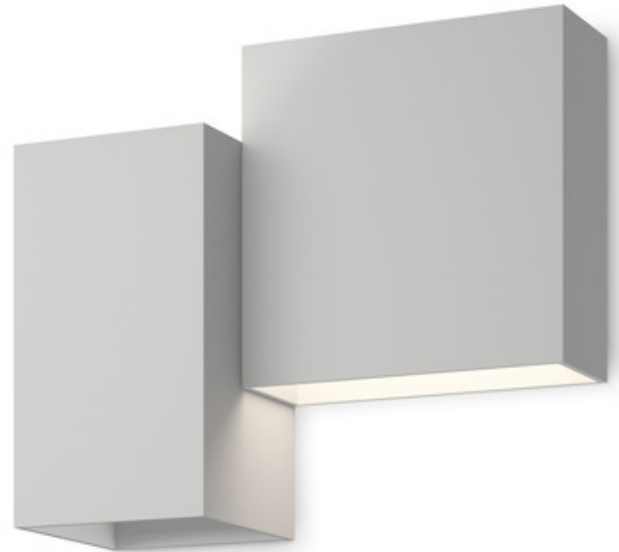

DESIGNER

Arik Levy

BRAND

Vibia

DESCRIPTION

The Structural Wall Light features two rectangular aluminum prisms for a modern, geometric look. Light is directed in opposite directions from each rectangular form to provide warm lighting both above and below.

Shown in: Grey

SHADE COLOR	N/A
BODY FINISH	Grey
WATTAGE	12W
DIMMER	0-10V
DIMENSIONS	10.25"W x 8.75"H x 4"D
INTEGRATED LED MODULE	
LAMP	2 x LED/6W/120-277V LED

Technical Information

LUMINOUS FLUX	1416 lumens
LUMENS/WATT	236.00
LAMP COLOR	3000K
COLOR RENDERING	90 CRI