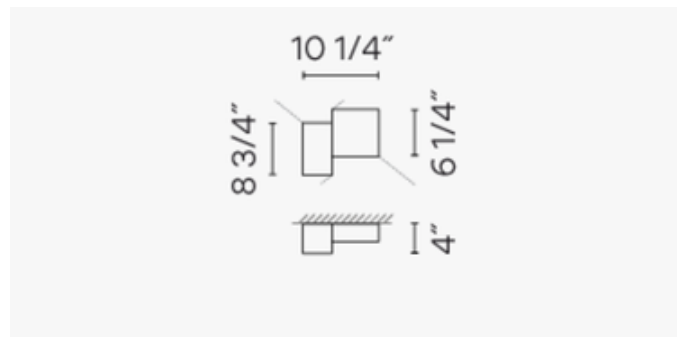

Shown in: Grey

COMPANY	PROJECT	FIXTURE TYPE	APPROVED BY	DATE