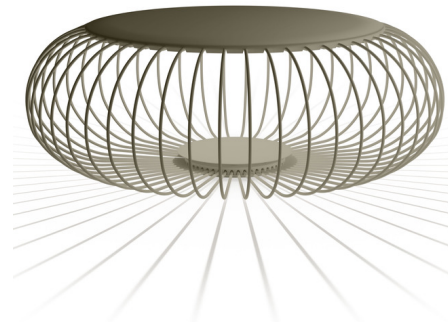

Lightology

lightology.com
866-954-4489
07-03-26

Project: _____

Company: _____

Location: _____ Fixture Type: _____

SPEC #: **VIB989783**

Approved On: _____ Approved By: _____

Meridiano Outdoor Lamp / Seat By Vibia

Description

The Meridiano Outdoor Lamp, designed by Jordi Vilardell & Meritxell Vidal, features a Steel base and rods, a glass diffuser, and a Polyurethane foam seat. This fixture can be used as a seat and/or an outdoor floor lamp. Integral Constant Current driver included (350 mA 100-240V 50/60Hz). Includes cord and plug.

Specifications

COLOR	N/A
BODY FINISH	Khaki
WATTAGE	N/A
DIMMER	Not Dimmable
DIMENSIONS	36.25"W x 12.5"H
INTEGRATED LED MODULE	N/A
COUNTRY OF ORIGIN	Spain

Technical Information

COLOR RENDERING	80 CRI
LAMP COLOR	2700K
LUMENS/WATT	135.00
LUMINOUS FLUX	1215 lumens

Shown in khaki