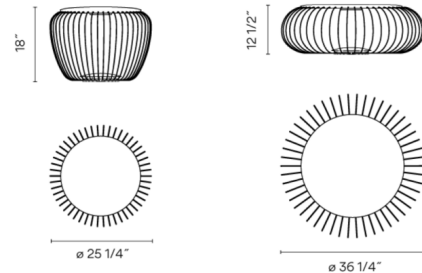

CLICK TO VIEW PRODUCT

Notes: