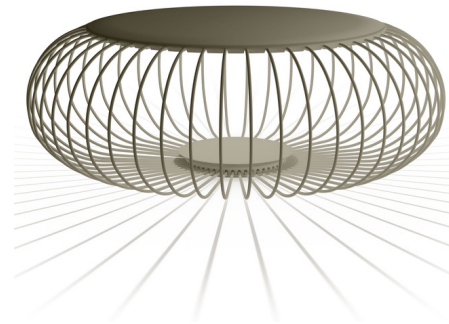

Lightology

lightology.com
866-954-4489
04-25-26

Project: _____

Company: _____

Location: _____ Fixture Type: _____

SPEC #: **VIB989783**

Approved On: _____ Approved By: _____

Meridiano Outdoor Lamp / Seat By Vibia

Description

The Meridiano Outdoor Lamp, designed by Jordi Vilardell & Meritxell Vidal, features a Steel base and rods, a glass diffuser, and a Polyurethane foam seat. This fixture can be used as a seat and/or an outdoor floor lamp. Integral Constant Current driver included (350 mA 100-240V 50/60Hz). Includes cord and plug.

Specifications

COLOR	N/A
BODY FINISH	Khaki
WATTAGE	N/A
DIMMER	Not Dimmable
DIMENSIONS	36.25"W x 12.5"H
INTEGRATED LED MODULE	N/A
COUNTRY OF ORIGIN	Spain

Technical Information

COLOR RENDERING	80 CRI
LAMP COLOR	2700K
LUMENS/WATT	135.00
LUMINOUS FLUX	1215 lumens