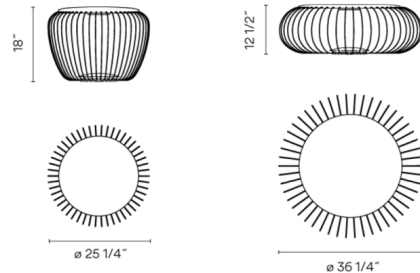

CLICK TO VIEW PRODUCT

Notes: