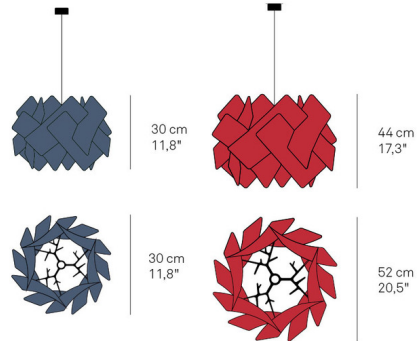

Description

The Escape Pendant is an avant garde pendant with a smart domino like structure. Its self-supporting veneer panels give the impression of falling into a ring of light, their form defying gravity. While enjoying a little bit of swagger and appearing fairly pleased with itself, the Escape pendant's manner is bright and buoyant. Available in a variety of wood veneer shades, and finished in Matte Black metal canopy and cord, White metal canopy and cord, or Nickel metal canopy and transparent cord. Cord Length: 96 inches.

Specifications

COLOR Blue
 BODY FINISH Black
 WATTAGE 15W
 DIMMER Standard 120V
 DIMENSIONS 11.8"W x 11.8"H
 BULB NOT INCLUDED 1 x G25/Medium (E26)/15W/120V LED
 COUNTRY OF ORIGIN Spain

Technical Information

PRODUCT DIMENSIONS Canopy: 4.5" diameter

Shown in black / blue

CLICK TO VIEW PRODUCT

Notes: