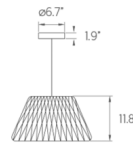

CLICK TO VIEW PRODUCT

Notes: