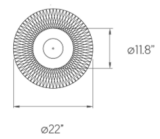

CLICK TO VIEW PRODUCT

Notes: