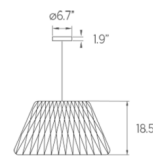

CLICK TO VIEW PRODUCT

Notes: