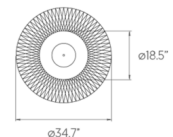

CLICK TO VIEW PRODUCT

Notes: