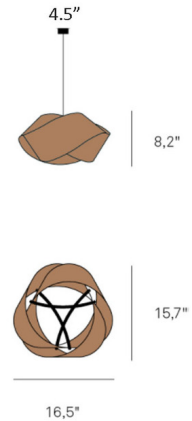

By LZF

Description

The Nut Pendant is the result of twisting and looping a piece of wood veneer. It features a simple intertwined design that results in a very elegant appearance that transmits continuity. Thanks to the use of natural timber wood veneer the lamp offers a special warmth which is its main asset. Cord Length: 96 inches

Shown in black / blue

Specifications

| | |
|-------------------|-----------------------------------|
| COLOR | Blue |
| BODY FINISH | Black |
| WATTAGE | 15W |
| DIMMER | Standard 120V |
| DIMENSIONS | 16.5"W x 8.2"H x 15.7"D |
| BULB NOT INCLUDED | 1 x G25/Medium (E26)/15W/120V LED |
| COUNTRY OF ORIGIN | Spain |