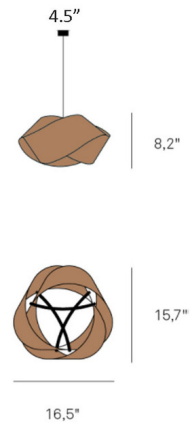

## Nut Pendant

By LZF

### Description

The Nut Pendant is the result of twisting and looping a piece of wood veneer. It features a simple intertwined design that results in a very elegant appearance that transmits continuity. Thanks to the use of natural timber wood veneer the lamp offers a special warmth which is its main asset. Cord Length: 96 inches

### Specifications

COLOR	Ivory White
BODY FINISH	Black
WATTAGE	15W
DIMMER	Standard 120V
DIMENSIONS	16.5"W x 8.2"H x 15.7"D
BULB NOT INCLUDED	1 x G25/Medium (E26)/15W/120V LED
COUNTRY OF ORIGIN	Spain

### Technical Information

PRODUCT DIMENSIONS	Canopy: 4.5" diameter
--------------------	-----------------------

CLICK TO VIEW PRODUCT

Notes: