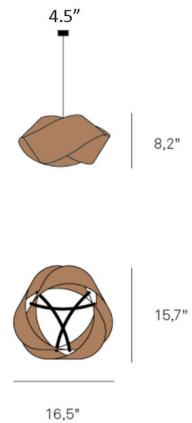

By LZF

Description

The Nut Pendant is the result of twisting and looping a piece of wood veneer. It features a simple intertwined design that results in a very elegant appearance that transmits continuity. Thanks to the use of natural timber wood veneer the lamp offers a special warmth which is its main asset. Cord Length: 96 inches

Shown in black / ivory white

Specifications

COLOR	Ivory White
BODY FINISH	Black
WATTAGE	15W
DIMMER	Standard 120V
DIMENSIONS	16.5"W x 8.2"H x 15.7"D
BULB NOT INCLUDED	1 x G25/Medium (E26)/15W/120V LED
COUNTRY OF ORIGIN	Spain

Technical Information

PRODUCT DIMENSIONS	Canopy: 4.5" diameter
--------------------	-----------------------

CLICK TO VIEW PRODUCT

Notes: