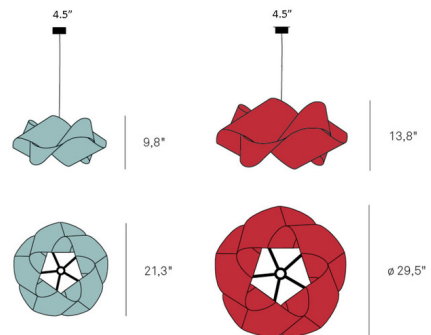

## Swirl Pendant

By LZF

### Description

The Swirl Pendant excites the eye with its eddying and whirling folds, their twisting twirl a sensuous feat. It is an accomplished pendant, its form thoughtfully considered and sculptured. With a soulful character and presence, the Swirl lamp will vibe well with any interior. Available in a variety of Wood Veneer shades with a Black Metal canopy and cord, White Metal canopy and cord, or Nickel Metal canopy and transparent cord. Cord Length: 96 inches

### Specifications

COLOR	Blue
BODY FINISH	Black
WATTAGE	15W
DIMMER	Standard 120V
DIMENSIONS	29.5"W x 13.8"H
BULB NOT INCLUDED	1 x G25/Medium (E26)/15W/120V LED
COUNTRY OF ORIGIN	Spain

CLICK TO VIEW PRODUCT