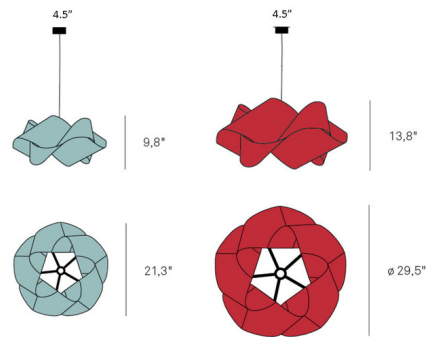

Description

The Swirl Pendant excites the eye with its eddying and whirling folds, their twisting twirl a sensuous feat. It is an accomplished pendant, its form thoughtfully considered and sculptured. With a soulful character and presence, the Swirl lamp will vibe well with any interior. Available in a variety of Wood Veneer shades with a Black Metal canopy and cord, White Metal canopy and cord, or Nickel Metal canopy and transparent cord. Cord Length: 96 inches

Specifications

COLOR Natural Beech
BODY FINISH Black
WATTAGE 15W
DIMMER Standard 120V
DIMENSIONS 21.3"W x 9.8"H
BULB NOT INCLUDED 1 x G25/Medium (E26)/15W/120V LED
COUNTRY OF ORIGIN Spain

Technical Information

PRODUCT DIMENSIONS Canopy: 4.5" diameter

Shown in black / natural beech

CLICK TO VIEW PRODUCT

Notes: