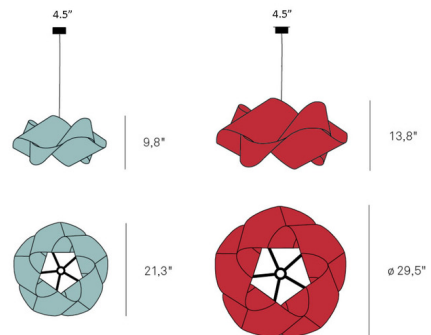

### Description

The Swirl Pendant excites the eye with its eddying and whirling folds, their twisting twirl a sensuous feat. It is an accomplished pendant, its form thoughtfully considered and sculptured. With a soulful character and presence, the Swirl lamp will vibe well with any interior. Available in a variety of Wood Veneer shades with a Black Metal canopy and cord, White Metal canopy and cord, or Nickel Metal canopy and transparent cord. Cord Length: 96 inches

### Specifications

COLOR . . . . . Natural Beech  
BODY FINISH . . . . . Black  
WATTAGE . . . . . 15W  
DIMMER . . . . . Standard 120V  
DIMENSIONS . . . . . 21.3"W x 9.8"H  
BULB NOT INCLUDED . . . . . 1 x G25/Medium (E26)/15W/120V LED  
COUNTRY OF ORIGIN . . . . . Spain

### Technical Information

PRODUCT DIMENSIONS . . . . . Canopy: 4.5" diameter

Shown in black / natural beech

CLICK TO VIEW PRODUCT

Notes: