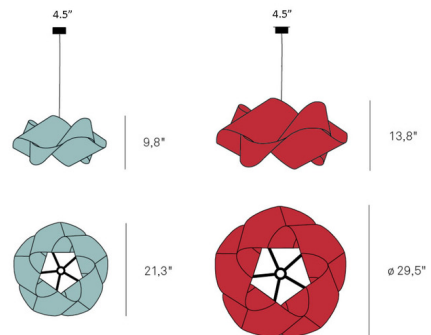

CLICK TO VIEW PRODUCT

Notes: