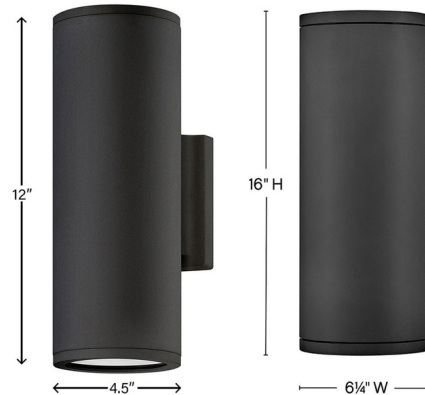

Description

The Silo Outdoor Up / Down Wall Sconce is the perfect addition to exteriors from coastal to modern. The compact design blends seamlessly into your space, while the up and down light washes a large area with light. Coated with anti-fading finishes, for maximum durability in harsh climates.

Specifications

COLOR Etched Glass
BODY FINISH White
WATTAGE 13W
DIMMER Low Voltage Electronic
DIMENSIONS 4.5"W x 12"H x 5.75"D
BULB INCLUDED 2 x MR16/GU10/6.5W/120V LED
COUNTRY OF ORIGIN China

Technical Information

COLOR RENDERING 80 CRI
LAMP COLOR 3000K
LUMENS/WATT 153.85
LUMINOUS FLUX 1000 lumens

Shown in white / etched glass

CLICK TO VIEW PRODUCT

Notes: