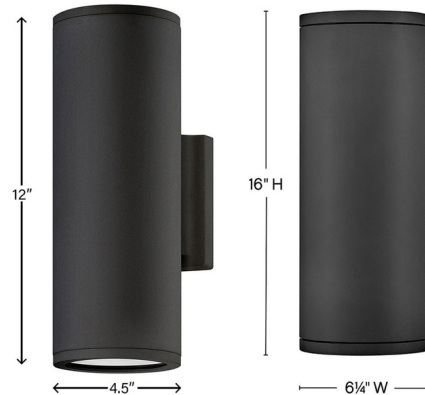

Description

The Silo Outdoor Up / Down Wall Sconce is the perfect addition to exteriors from coastal to modern. The compact design blends seamlessly into your space, while the up and down light washes a large area with light. Coated with anti-fading finishes, for maximum durability in harsh climates. Note: Title 24 Compliant with included bulb.

Specifications

COLOR Etched Glass
 BODY FINISH White
 WATTAGE 13W
 DIMMER Low Voltage Electronic
 DIMENSIONS 4.5"W x 12"H x 5.75"D
 BULB INCLUDED 2 x MR16/GU10/6.5W/120V LED
 COUNTRY OF ORIGIN China

Technical Information

COLOR RENDERING 80 CRI
 LAMP COLOR 3000K
 LUMENS/WATT 153.85
 LUMINOUS FLUX 1000 lumens

Shown in white / etched glass

CLICK TO VIEW PRODUCT

Notes: