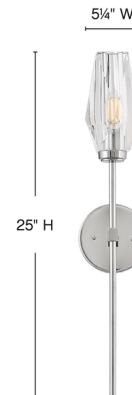

Lightology

lightology.com
866-954-4489
04-22-26

Project: _____
Company: _____
Location: _____ Fixture Type: _____
SPEC #: **HIN990421**
Approved On: _____ Approved By: _____

Ana Wall Sconce By Hinkley Lighting

Description

The Ana Wall Sconce is the epitome of modern elegance. A faceted cut crystal shade gleams off the finish, making a statement in any room of your home.

Specifications

COLOR	Crystal
BODY FINISH	Heritage Brass
WATTAGE	5W
DIMMER	Standard 120V
DIMENSIONS	5.25"W x 25"H x 5.5"D
BULB NOT INCLUDED	1 x B10/Candelabra (E12)/5W/120V LED
COUNTRY OF ORIGIN	China

Technical Information

PRODUCT DIMENSIONS	Backplate: 5" Dia.
--------------------	--------------------

Shown in heritage brass / crystal

CLICK TO VIEW PRODUCT

Notes: