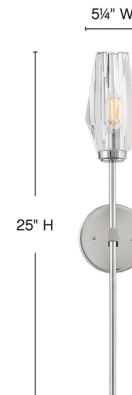

Lightology

lightology.com
866-954-4489
06-29-26

Project: _____

Company: _____

Location: _____ Fixture Type: _____

SPEC #: **HIN990421**

Approved On: _____ Approved By: _____

Ana Wall Sconce By Hinkley Lighting

Description

The Ana Wall Sconce is the epitome of modern elegance. A faceted cut crystal shade gleams off the finish, making a statement in any room of your home.

Specifications

COLOR Crystal
BODY FINISH Heritage Brass
WATTAGE 5W
DIMMER Standard 120V
DIMENSIONS 5.25"W x 25"H x 5.5"D
BULB NOT INCLUDED 1 x B10/Candelabra (E12)/5W/120V LED
COUNTRY OF ORIGIN China

Technical Information

PRODUCT DIMENSIONS Backplate: 5" Dia.

Shown in heritage brass / crystal

CLICK TO VIEW PRODUCT

Notes: