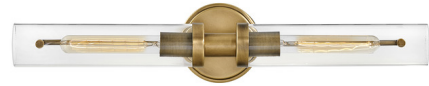

Lightology

lightology.com
866-954-4489
06-02-26

Project: _____

Company: _____

Location: _____ Fixture Type: _____

SPEC #: **HIN990468**

Approved On: _____ Approved By: _____

Vaughn Bathroom Vanity Light By Hinkley Lighting

Description

The Vaughn Bathroom Vanity Light brings industrial chic to your interior space by combining modern and vintage elements for a refined look. Clear glass shades add dimension while sleek finishes complete the look. Finished in Heritage Brass, Chrome, or Black Oxide. May be mounted horizontally or vertically. Damp location rated. UL and CSA listed.

Shown in heritage brass / clear

Specifications

COLOR Clear
BODY FINISH Heritage Brass
WATTAGE 120W
DIMMER Standard 120V
DIMENSIONS 25"W x 5"H x 5.3"D
BULB NOT INCLUDED 2 x T10/Medium (E26)/60W/120V Incandescent
OTHER BULB OPTIONS 2 x T10/Medium (E26)/120V LED
COUNTRY OF ORIGIN China