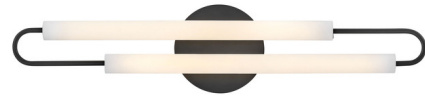

Description

The Eos Bathroom Vanity Light brings bold lines with a clean minimalist style to your interior space. The curved frame hold slim tubes of light, casting warm shadows across your room. May be mounted horizontally or vertically.

Shown in black / etched opal

Specifications

COLOR Etched Opal
BODY FINISH Black
WATTAGE 19W
DIMMER Standard 120V
DIMENSIONS 25"W x 5.5"H x 3"D
INTEGRATED LED MODULE 1 x LED/19W/120V LED
COUNTRY OF ORIGIN China