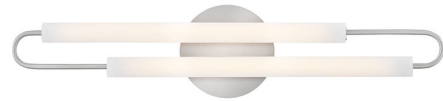

Lightology

lightology.com
866-954-4489
05-17-26

Project: _____

Company: _____

Location: _____ Fixture Type: _____

SPEC #: **HIN990486**

Approved On: _____ Approved By: _____

Eos Bathroom Vanity Light By Hinkley Lighting

Description

The Eos Bathroom Vanity Light brings bold lines with a clean minimalist style to your interior space. The curved frame hold slim tubes of light, casting warm shadows across your room. May be mounted horizontally or vertically.

Shown in brushed nickel / etched opal

Specifications

COLOR Etched Opal
BODY FINISH Brushed Nickel
WATTAGE 19W
DIMMER Standard 120V
DIMENSIONS 25"W x 5.5"H x 3"D
INTEGRATED LED MODULE 1 x LED/19W/120V LED
COUNTRY OF ORIGIN China

Technical Information

PRODUCT DIMENSIONS Backplate: 4.75" Dia.
COLOR RENDERING 93 CRI
LAMP COLOR 3000K
LUMENS/WATT 52.63
LUMINOUS FLUX 1000 lumens

CLICK TO VIEW PRODUCT

Notes: