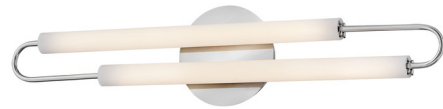

Lightology

lightology.com
866-954-4489
04-14-26

Project: _____

Company: _____

Location: _____ Fixture Type: _____

SPEC #: **HIN990487**

Approved On: _____ Approved By: _____

Eos Bathroom Vanity Light By Hinkley Lighting

Description

The Eos Bathroom Vanity Light brings bold lines with a clean minimalist style to your interior space. The curved frame hold slim tubes of light, casting warm shadows across your room. May be mounted horizontally or vertically.

Shown in chrome / etched opal

Specifications

COLOR Etched Opal
BODY FINISH Chrome
WATTAGE 19W
DIMMER Standard 120V
DIMENSIONS 25"W x 5.5"H x 3"D
INTEGRATED LED MODULE 1 x LED/19W/120V LED
COUNTRY OF ORIGIN China