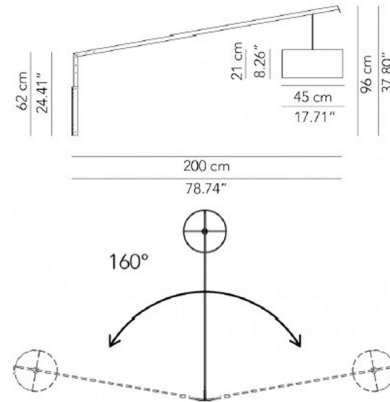

Shown in black / black

Specifications

| | |
|-------------------|----------------------------------|
| COLOR | Black / Black |
| BODY FINISH | N/A |
| WATTAGE | 9W |
| DIMMER | Standard 120V |
| DIMENSIONS | 17.71"W x 37.8"H x 78.74"D |
| BULB NOT INCLUDED | 1 x A19/Medium (E26)/9W/120V LED |
| COUNTRY OF ORIGIN | Italy |