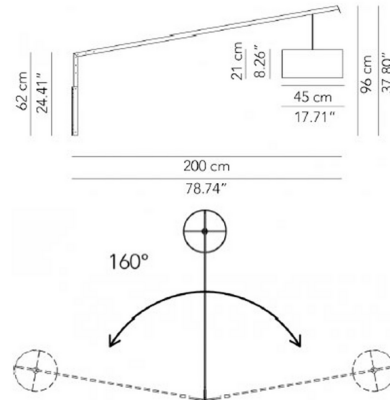

Shown in black / black

Specifications

COLOR	Black / Black
BODY FINISH	N/A
WATTAGE	9W
DIMMER	Standard 120V
DIMENSIONS	17.71"W x 37.8"H x 78.74"D
BULB NOT INCLUDED	1 x A19/Medium (E26)/9W/120V LED
COUNTRY OF ORIGIN	Italy