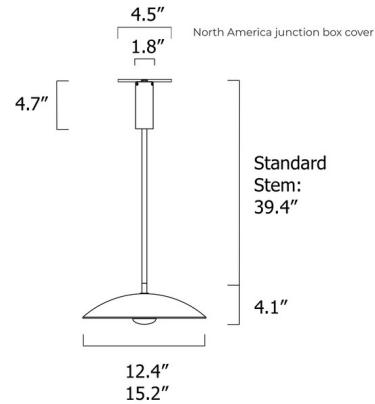

Description

The Cielo Pendant combines unique artisan glass and metal to create this architectural inspired cupola piece. The semi transparent shallow dome in the center reflect light that is both functional and ethereal. Finished in Satin Brass or Bronze and available in two sizes. Includes 4.5 inch diameter junction box cover, not pictured. Note: Standard stem length is 39.4 inches and is field adjustable. Custom stem length is available upon request. Please specify overall drop length when ordering.

Specifications

COLOR	White
BODY FINISH	Bronze
WATTAGE	8W
DIMMER	Low Voltage Electronic
DIMENSIONS	12.4"W x 4.1"H
INTEGRATED LED MODULE	1 x LED/8W/120V LED
COUNTRY OF ORIGIN	United Kingdom

Technical Information

PRODUCT DIMENSIONS	Adjustable Downrod Length: 39.4"
LAMP COLOR	2700K

Shown in bronze / white

CLICK TO VIEW PRODUCT

Notes: