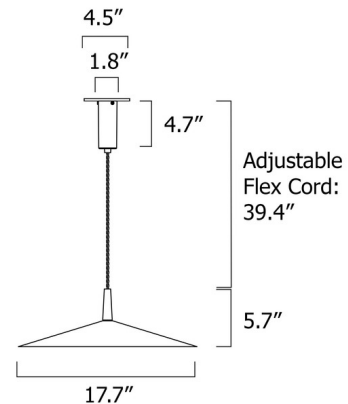

By CTO Lighting

Description

The Tinto Cable Pendant is inspired by the natural gentle shapes of the Tinto Hill in Scotland. The shallow conic shade casts downlight with an ambient flair. Minimal lines and smooth clean finishes bring beauty and functionality to your space. Comes in Satin Brass or Dark Bronze with an adjustable Black silk braided cable. Note: Includes 39.4 inch flex cord (adjustable on site).

Shown in dark bronze / dark bronze

Specifications

COLOR	Dark Bronze
BODY FINISH	Dark Bronze
WATTAGE	8W
DIMMER	Low Voltage Electronic
DIMENSIONS	17.7"W x 5.7"H
INTEGRATED LED MODULE	1 x LED/8W/120V LED
COUNTRY OF ORIGIN	United Kingdom