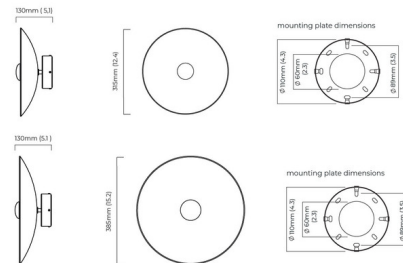

By CTO Lighting

Description

The Cielo Surface Mount combines unique artisan glass and metal to create this architectural inspired cupola piece. The semi transparent shallow dome in the center reflects light that is both functional and ethereal. Finished in Satin Brass or Bronze and available in two sizes. CE compliant.

Shown in satin brass / white

Specifications

COLOR	White
BODY FINISH	Satin Brass
WATTAGE	8W
DIMMER	Low Voltage Electronic
DIMENSIONS	12.4"W x 12.4"H x 5.1"D
INTEGRATED LED MODULE	1 x LED/8W/120V LED
COUNTRY OF ORIGIN	United Kingdom