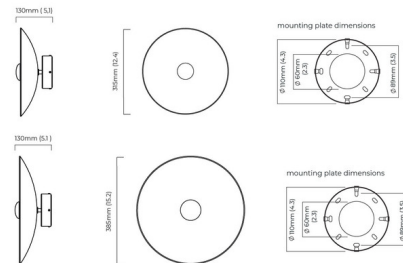

By CTO Lighting

Description

The Cielo Surface Mount combines unique artisan glass and metal to create this architectural inspired cupola piece. The semi transparent shallow dome in the center reflects light that is both functional and ethereal. Finished in Satin Brass or Bronze and available in two sizes. CE compliant.

Shown in satin brass / white

Specifications

COLOR White
 BODY FINISH Satin Brass
 WATTAGE 8W
 DIMMER Low Voltage Electronic
 DIMENSIONS 12.4"W x 12.4"H x 5.1"D
 INTEGRATED LED MODULE 1 x LED/8W/120V LED
 COUNTRY OF ORIGIN United Kingdom