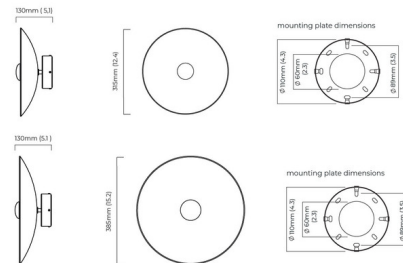

### Description

The Cielo Surface Mount combines unique artisan glass and metal to create this architectural inspired cupola piece. The semi transparent shallow dome in the center reflects light that is both functional and ethereal. Finished in Satin Brass or Bronze and available in two sizes. CE compliant.

### Specifications

COLOR	White
BODY FINISH	Satin Brass
WATTAGE	8W
DIMMER	Low Voltage Electronic
DIMENSIONS	12.4"W x 12.4"H x 5.1"D
INTEGRATED LED MODULE	1 x LED/8W/120V LED
COUNTRY OF ORIGIN	United Kingdom