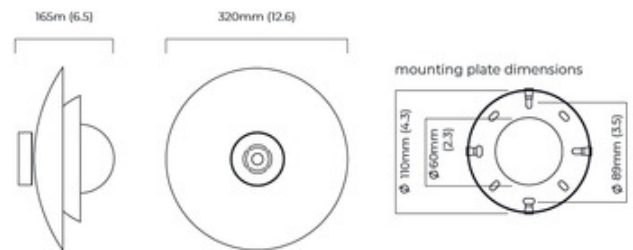

COMPANY	PROJECT	FIXTURE TYPE	APPROVED BY	DATE