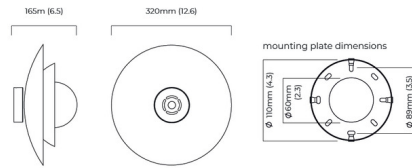

### Specifications

COLOR	Satin Brass
BODY FINISH	Bronze
WATTAGE	25W
DIMMER	Standard 120V
DIMENSIONS	12.6"W x 6.5"H
BULB NOT INCLUDED	1 x JCD/G9/25W/120V Halogen
COUNTRY OF ORIGIN	United Kingdom

CLICK TO VIEW PRODUCT