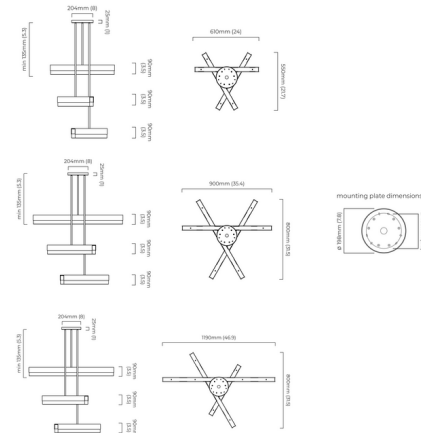

Description

The Artes Collection features beams of light fused with premium honed alabaster and high end metal finishes to create an elegant statement. Multiple tiers of light create a dazzling cascade that will serve as a striking centerpiece in any interior. Trailing / phase cut dimmable. Note: The overall height from ceiling to the bottom of the fixture is specified to order and not field adjustable. Due to the weight of the fixture, the 35.4 and 46.9 inch sizes require additional ceiling support.

Shown in bronze / satin brass / honed alabaster

Specifications

| | |
|-----------------------|----------------------------|
| COLOR | Honed Alabaster |
| BODY FINISH | Bronze / Satin Brass |
| WATTAGE | 72W |
| DIMMER | Low Voltage Electronic |
| DIMENSIONS | 46.85"L x 31.49"W x 12.7"H |
| INTEGRATED LED MODULE | 1 x LED/72W/120V LED |
| COUNTRY OF ORIGIN | United Kingdom |

Technical Information

| | |
|--------------------|---------------------|
| PRODUCT DIMENSIONS | Canopy: 8" diameter |
| LAMP COLOR | 2700K |

CLICK TO VIEW PRODUCT

Notes: