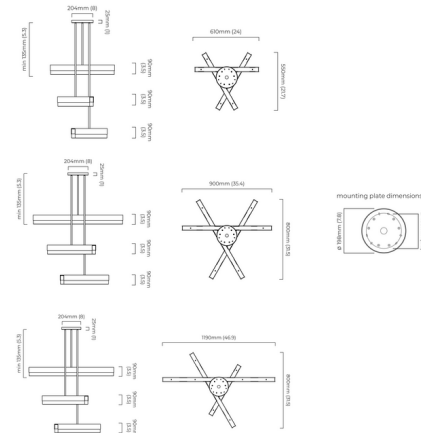

### Description

The Artes Collection features beams of light fused with premium honed alabaster and high end metal finishes to create an elegant statement. Multiple tiers of light create a dazzling cascade that will serve as a striking centerpiece in any interior. Trailing / phase cut dimmable. Note: The overall height from ceiling to the bottom of the fixture is specified to order and not field adjustable. Due to the weight of the fixture, the 35.4 and 46.9 inch sizes require additional ceiling support.

### Specifications

COLOR	Honed Alabaster
BODY FINISH	Bronze / Satin Brass
WATTAGE	72W
DIMMER	Low Voltage Electronic
DIMENSIONS	46.85"L x 31.49"W x 12.7"H
INTEGRATED LED MODULE	1 x LED/72W/120V LED
COUNTRY OF ORIGIN	United Kingdom

### Technical Information

PRODUCT DIMENSIONS	Canopy: 8" diameter
LAMP COLOR	2700K

CLICK TO VIEW PRODUCT

Notes: