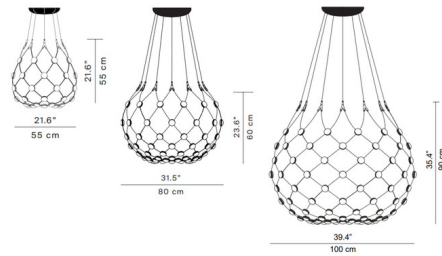

CLICK TO VIEW PRODUCT

Notes: