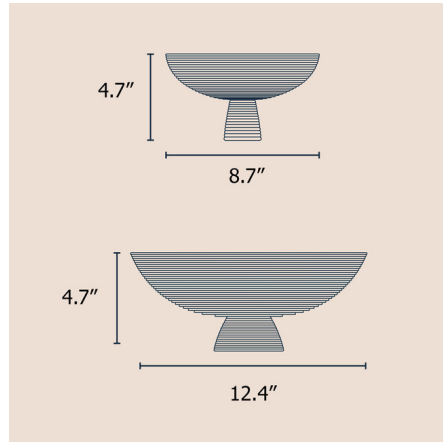

Description

The curved silhouette and rhythmical structure of the Dais Bowl allude to the aesthetics of topographic and architectural elements. Made of ceramic and available in stunning pastel hues. Handmade in Germany.

Shown in sand

Specifications

COLOR	Sand
BODY FINISH	N/A
WATTAGE	N/A
DIMMER	N/A
DIMENSIONS	8.7"W x 4.7"H
BULB	N/A

CLICK TO VIEW PRODUCT

Notes: