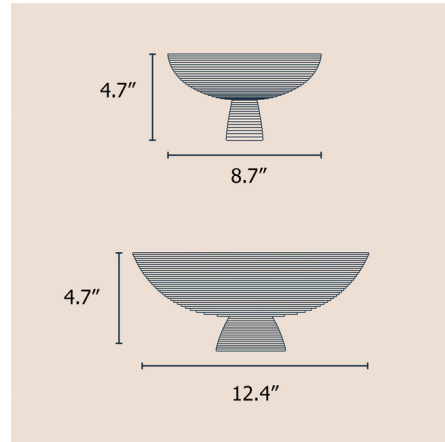

## Dais Bowl By Schneid

### Description

The curved silhouette and rhythmical structure of the Dais Bowl allude to the aesthetics of topographic and architectural elements. Made of ceramic and available in stunning pastel hues. Handmade in Germany.

### Specifications

COLOR	Sand
BODY FINISH	N/A
WATTAGE	N/A
DIMMER	N/A
DIMENSIONS	8.7"W x 4.7"H
BULB	N/A

CLICK TO VIEW PRODUCT

Notes: