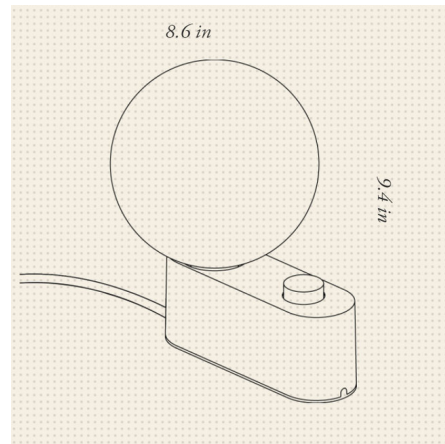

Shown in sapphire

CLICK TO VIEW PRODUCT

Notes: