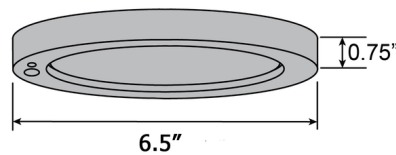

CLICK TO VIEW PRODUCT

Notes: