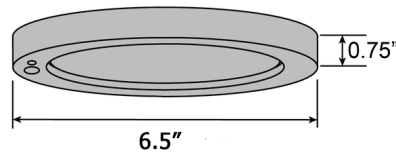

CLICK TO VIEW PRODUCT

Notes: